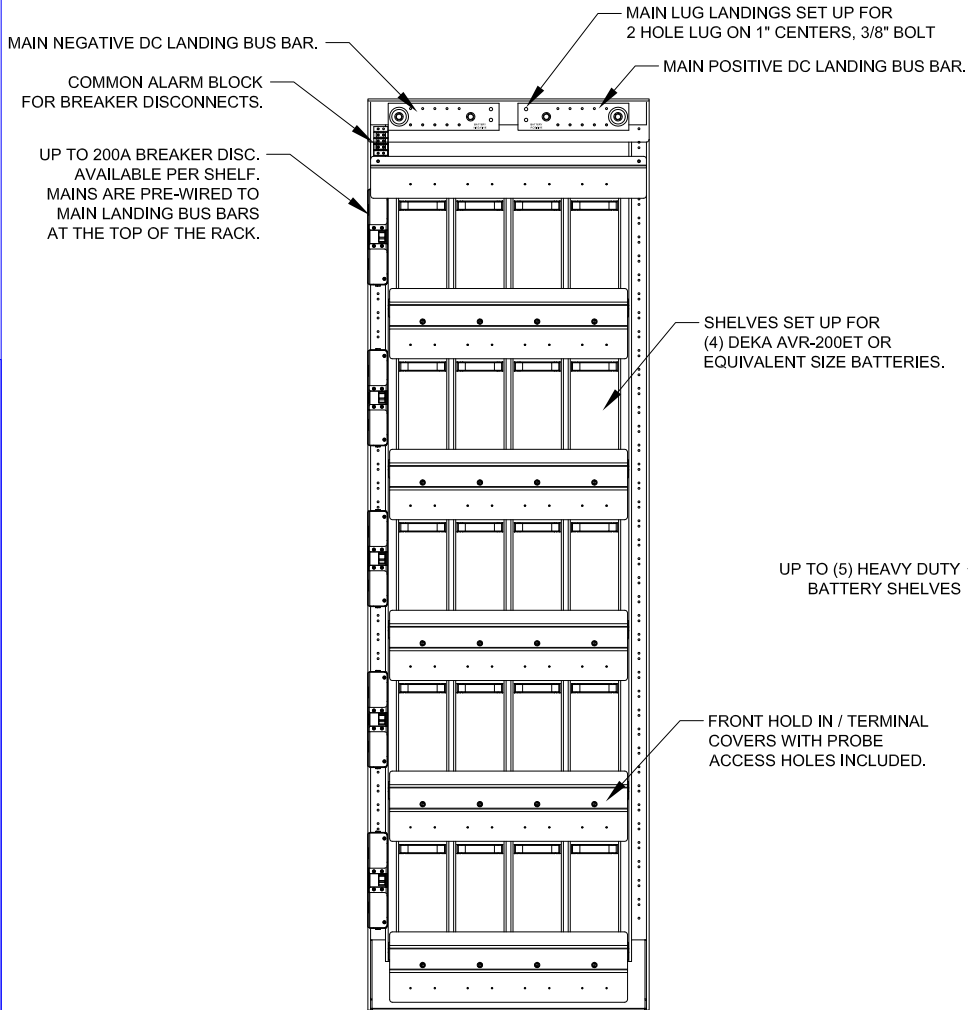

26.0"

26.0"

84.0"

<b>91256 SERIES BATTERY RACK</b>			
<b>5 - STRING BATTERY RACK W/ BREAKER DISC. PER STRING</b>			
--			
THE INFORMATION CONTAINED IN THIS DRAWING IS THE SOLE PROPERTY OF C&C POWER, INC. ANY REPRODUCTION WITHOUT THE WRITTEN CONSENT OF C&C POWER, INC IS PROHIBITED.			
DIMENSIONS ARE IN INCHES		INITIALS	DATE
TOLERANCES:		DRAWN	PJC
DECIMALS:	ANGLES:	CHECKED	MTO
.XX ±.13	±1°		6/11/2019
.XXX ±.082			
SCALE:	SIZE:	REV:	
NTS	A	1	
SHEET 1 OF 1			<b>C&amp;C POWER</b> ENGINEERED POWER PRODUCTS WWW.CCPower.COM
			© 2019 C&C POWER, INC. ALL RIGHTS RESERVED

DRAWING #: 91256-SD01 REV 1