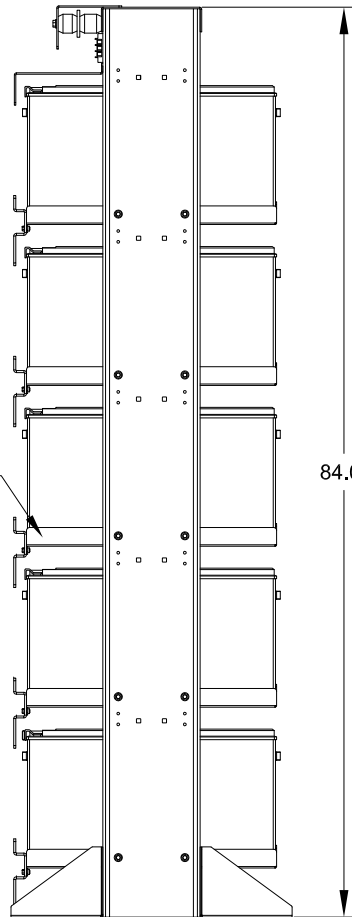

26.0"

26.0"

84.0"

<b>91256 SERIES BATTERY RACK</b>			
<b>5 - STRING BATTERY RACK W/ BREAKER DISC. PER STRING</b>			
--			
THE INFORMATION CONTAINED IN THIS DRAWING IS THE SOLE PROPERTY OF C&C POWER, INC. ANY REPRODUCTION WITHOUT THE WRITTEN CONSENT OF C&C POWER, INC IS PROHIBITED.			
DIMENSIONS ARE IN INCHES		INITIALS	DATE
TOLERANCES:		DRAWN	PJC
DECIMALS:	ANGLES:	CHECKED	MTO
.XX ±.13	±1°		6/11/2019
.XXX ±.082			
SCALE:	SIZE:	REV:	
NTS	A	1	
SHEET 1 OF 1			<b>C&amp;C POWER</b> ENGINEERED POWER PRODUCTS WWW.CCPower.COM
			© 2019 C&C POWER, INC. ALL RIGHTS RESERVED

DRAWING #: 91256-SD01 REV 1