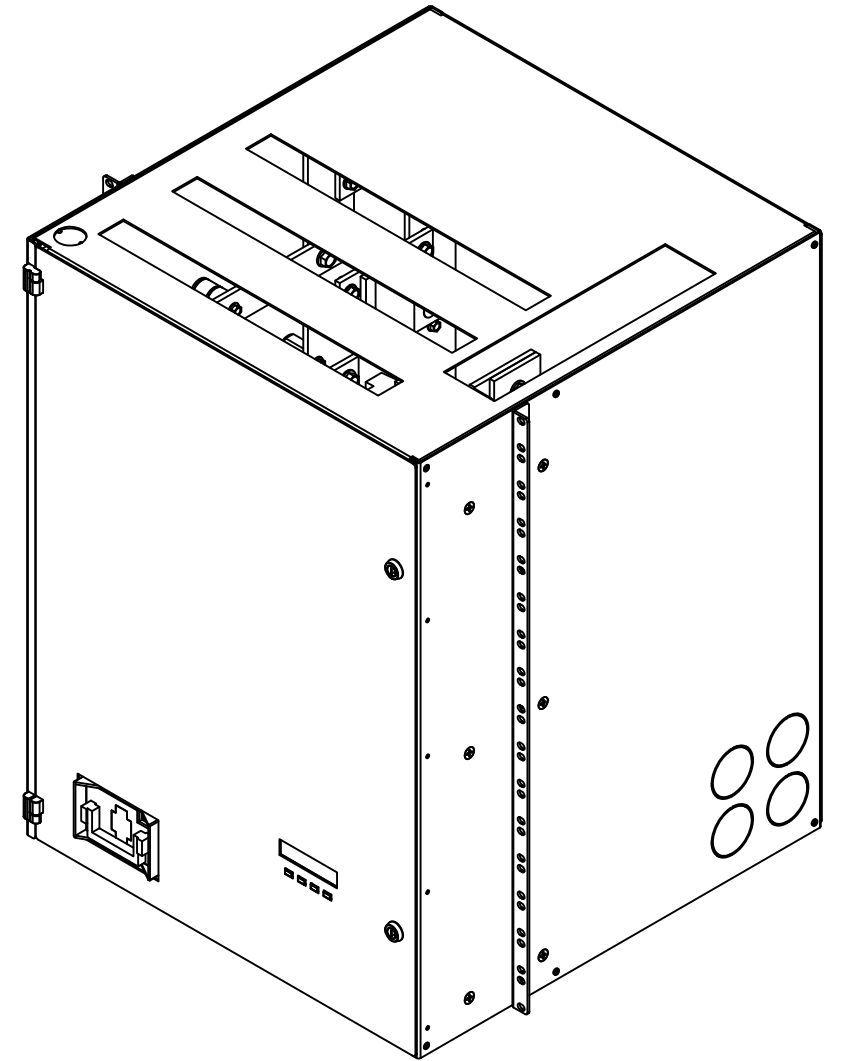

TOP VIEW

REAR VIEW

FRONT VIEW

RIGHT SIDE VIEW

FA60			
FRONT ACCESS TELECOM POWER DISTRIBUTION PANEL			
--			
DIMENSIONS ARE IN INCHES	INITIALS	DATE	THE INFORMATION CONTAINED IN THIS DRAWING IS THE SOLE PROPERTY OF C&C POWER, INC. ANY REPRODUCTION WITHOUT THE WRITTEN CONSENT OF C&C POWER, INC IS PROHIBITED.
TOLERANCES:	DRAWN JRL	03/10/09	
DECIMALS: .XX ±.13	CHECKED CH	03/10/09	
ANGLES: ±1°			
MATERIAL: --			
FINISH: --			
CAD GENERATED DRAWING DO NOT MANUALLY UPDATE			
SCALE: NTS	SHEET 1 OF 1		