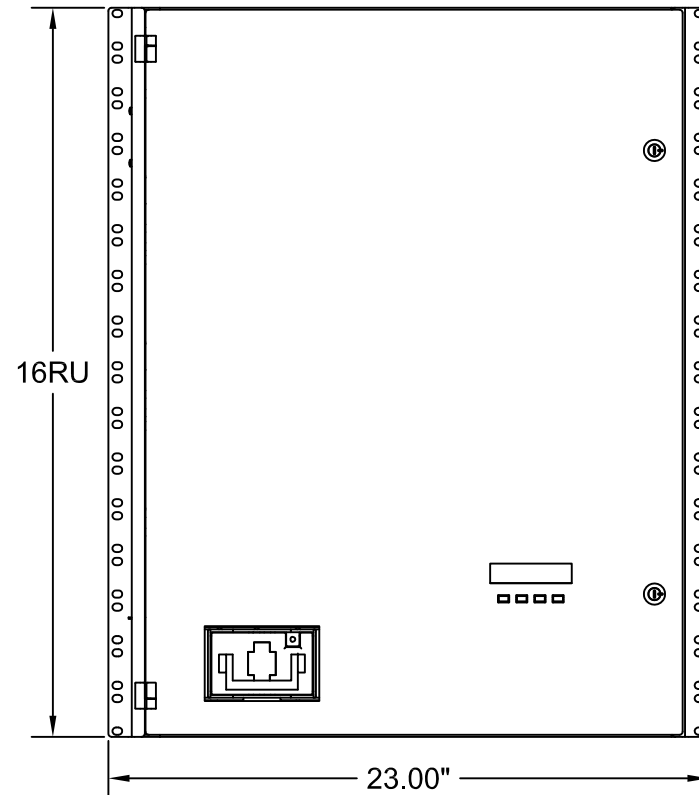

TOP VIEW

REAR VIEW

FRONT VIEW

RIGHT SIDE VIEW

FA60			
FRONT ACCESS TELECOM POWER DISTRIBUTION PANEL			
--			
DIMENSIONS ARE IN INCHES	INITIALS	DATE	THE INFORMATION CONTAINED IN THIS DRAWING IS THE SOLE PROPERTY OF C&C POWER, INC. ANY REPRODUCTION WITHOUT THE WRITTEN CONSENT OF C&C POWER, INC IS PROHIBITED.
TOLERANCES:	DRAWN JRL	03/10/09	
DECIMALS: .XX ±.13	CHECKED CH	03/10/09	
ANGLES: ±1°			
MATERIAL: --			
FINISH: --			
CAD GENERATED DRAWING DO NOT MANUALLY UPDATE			
SCALE: NTS	SHEET 1 OF 1		