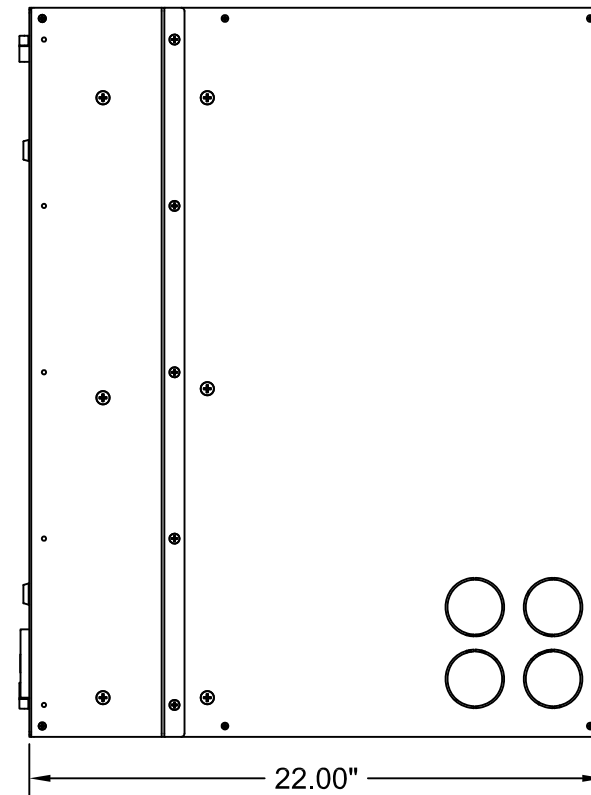

TOP VIEW

REAR VIEW

FRONT VIEW

RIGHT SIDE VIEW

FA60			
FRONT ACCESS TELECOM POWER DISTRIBUTION PANEL			
--			
DIMENSIONS ARE IN INCHES	INITIALS	DATE	THE INFORMATION CONTAINED IN THIS DRAWING IS THE SOLE PROPERTY OF C&C POWER, INC. ANY REPRODUCTION WITHOUT THE WRITTEN CONSENT OF C&C POWER, INC IS PROHIBITED.
TOLERANCES:	DRAWN JRL	03/10/09	
DECIMALS: .XX ±.13	CHECKED CH	03/10/09	
ANGLES: ±1°			
MATERIAL: --			
FINISH: --			
CAD GENERATED DRAWING DO NOT MANUALLY UPDATE			
SCALE: NTS	SHEET 1 OF 1		