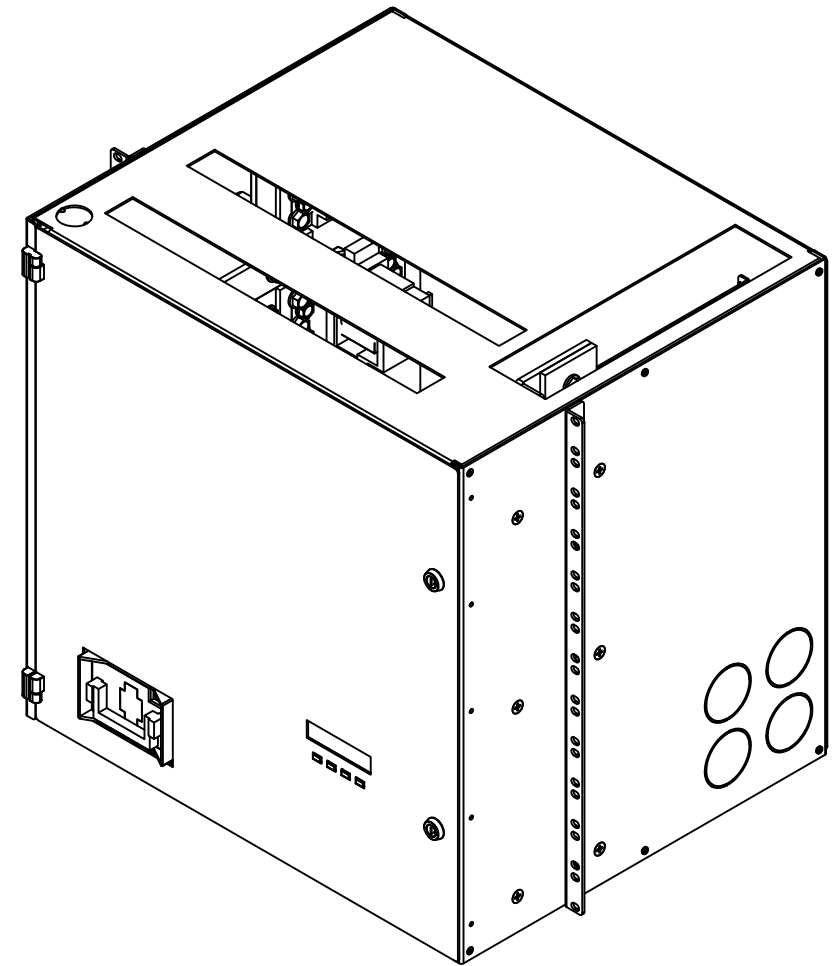

TOP VIEW

REAR VIEW

FRONT VIEW

RIGHT SIDE VIEW

FA40			
FRONT ACCESS TELECOM POWER DISTRIBUTION PANEL			
---			
DIMENSIONS ARE IN INCHES	INITIALS	DATE	THE INFORMATION CONTAINED IN THIS DRAWING IS THE SOLE PROPERTY OF C&C POWER, INC. ANY REPRODUCTION WITHOUT THE WRITTEN CONSENT OF C&C POWER, INC. IS PROHIBITED.
TOLERANCES:	DRAWN JRL	03/10/09	
DECIMALS: .XX ±.13	CHECKED CH	03/10/09	
ANGLES: ±1°			
MATERIAL: ---			
FINISH: ---			
CAD GENERATED DRAWING DO NOT MANUALLY UPDATE			
SCALE: NTS	SHEET 1 OF 1		