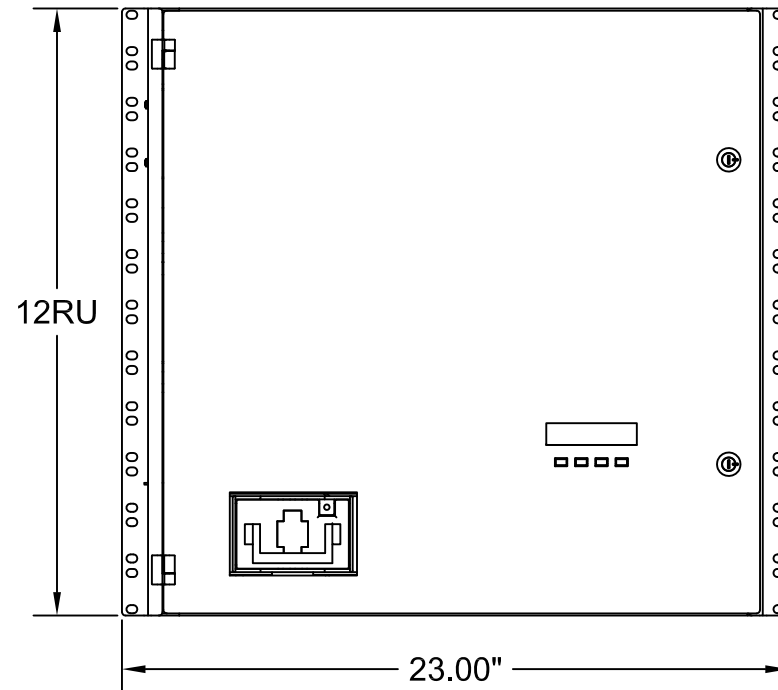

TOP VIEW

REAR VIEW

FRONT VIEW

RIGHT SIDE VIEW

FA40			
FRONT ACCESS TELECOM POWER DISTRIBUTION PANEL			
---			
DIMENSIONS ARE IN INCHES	INITIALS	DATE	THE INFORMATION CONTAINED IN THIS DRAWING IS THE SOLE PROPERTY OF C&C POWER, INC. ANY REPRODUCTION WITHOUT THE WRITTEN CONSENT OF C&C POWER, INC. IS PROHIBITED.
TOLERANCES:	DRAWN JRL	03/10/09	
DECIMALS: .XX ±.13	CHECKED CH	03/10/09	
ANGLES: ±1°			
MATERIAL: ---			
FINISH: ---			
CAD GENERATED DRAWING DO NOT MANUALLY UPDATE			
SCALE: NTS	SHEET 1 OF 1		