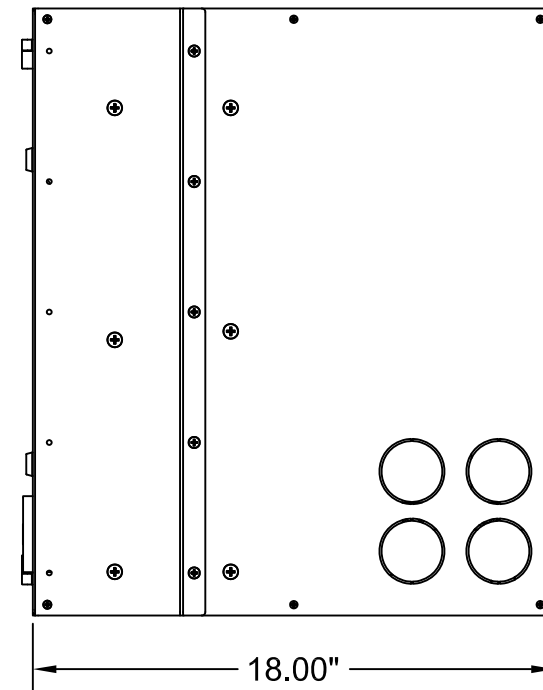

TOP VIEW

REAR VIEW

FRONT VIEW

RIGHT SIDE VIEW

FA40			
FRONT ACCESS TELECOM POWER DISTRIBUTION PANEL			
---			
DIMENSIONS ARE IN INCHES	INITIALS	DATE	THE INFORMATION CONTAINED IN THIS DRAWING IS THE SOLE PROPERTY OF C&C POWER, INC. ANY REPRODUCTION WITHOUT THE WRITTEN CONSENT OF C&C POWER, INC. IS PROHIBITED.
TOLERANCES:	DRAWN JRL	03/10/09	
DECIMALS: .XX ±.13	CHECKED CH	03/10/09	
ANGLES: ±1°			
MATERIAL: ---			
FINISH: ---			
CAD GENERATED DRAWING DO NOT MANUALLY UPDATE			
SCALE: NTS	SHEET 1 OF 1		