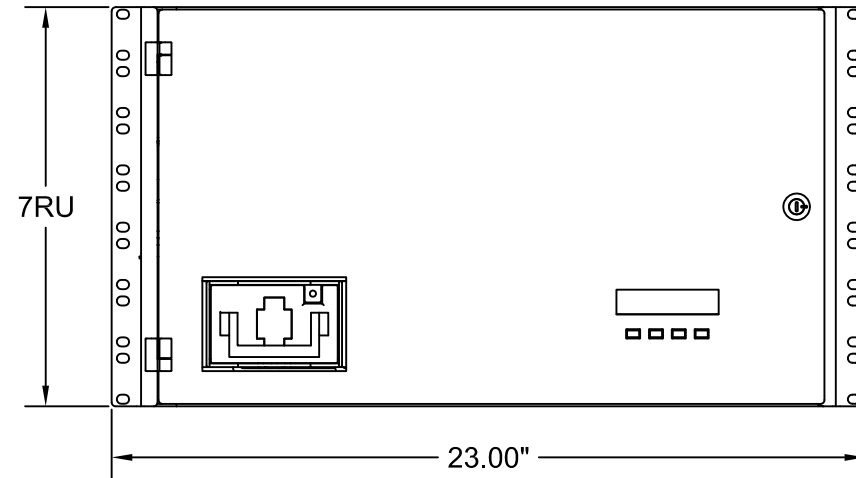

TOP VIEW

REAR VIEW

FRONT VIEW

RIGHT SIDE VIEW

FA20			
FRONT ACCESS TELECOM POWER DISTRIBUTION PANEL			
--			
DIMENSIONS ARE IN INCHES		INITIALS	DATE
TOLERANCES:		DRAWN	JRL
DECIMALS: .XX ±.13	ANGLES: ±1°	CHECKED	CH
MATERIAL: --		03/10/09	
FINISH: --			
CAD GENERATED DRAWING DO NOT MANUALLY UPDATE			
SCALE: NTS	SIZE: A	REV: 1	SHEET 1 OF 1