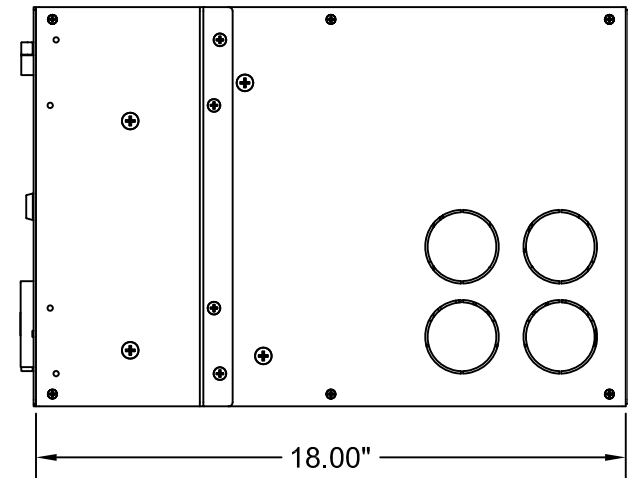

TOP VIEW

REAR VIEW

FRONT VIEW

RIGHT SIDE VIEW

FA20			
FRONT ACCESS TELECOM POWER DISTRIBUTION PANEL			
--			
DIMENSIONS ARE IN INCHES		INITIALS	DATE
TOLERANCES:		DRAWN	JRL
DECIMALS: .XX ±.13	ANGLES: ±1°	CHECKED	CH
MATERIAL: --		03/10/09	
FINISH: --			
CAD GENERATED DRAWING DO NOT MANUALLY UPDATE			
SCALE: NTS	SIZE: A	REV: 1	SHEET 1 OF 1