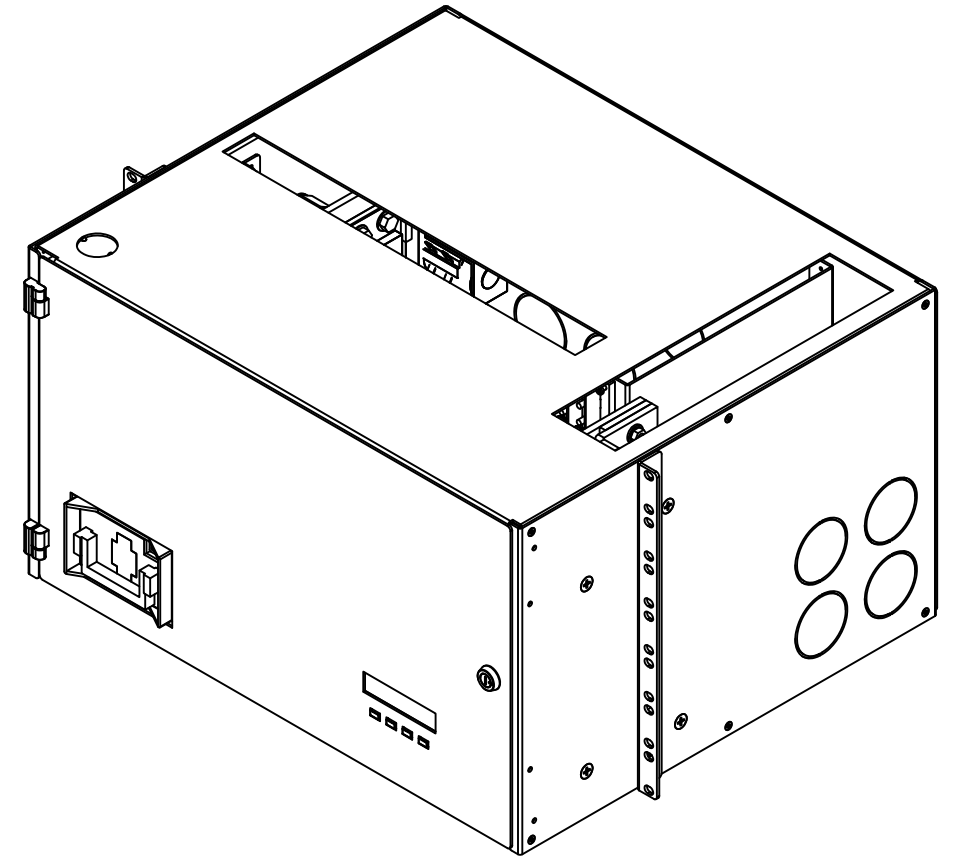

TOP VIEW

REAR VIEW

FRONT VIEW

RIGHT SIDE VIEW

FA20			
FRONT ACCESS TELECOM POWER DISTRIBUTION PANEL			
--			
DIMENSIONS ARE IN INCHES		INITIALS	DATE
TOLERANCES:		DRAWN	JRL
DECIMALS: .XX ±.13	ANGLES: ±1°	CHECKED	CH
MATERIAL: --		03/10/09	
FINISH: --			
CAD GENERATED DRAWING DO NOT MANUALLY UPDATE			
SCALE: NTS	SIZE: A	REV: 1	SHEET 1 OF 1