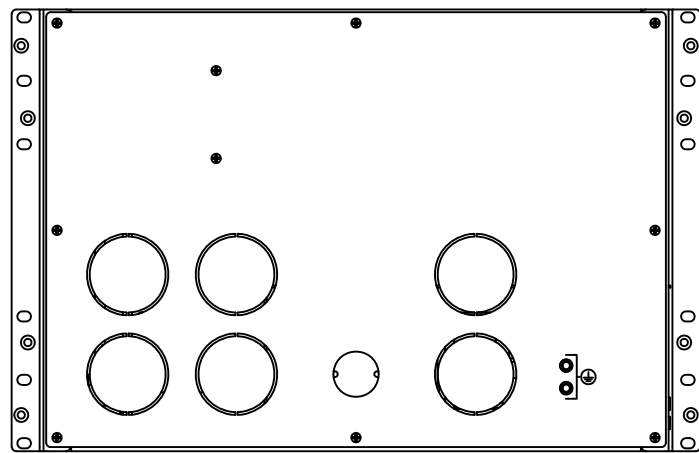

TOP VIEW

REAR VIEW

FRONT VIEW

RIGHT SIDE VIEW

FA15			
FRONT ACCESS TELECOM POWER DISTRIBUTION PANEL			
--			
DIMENSIONS ARE IN INCHES		INITIALS	DATE
TOLERANCES:		DRAWN JRL	03/10/09
DECIMALS: .XX ±.13	ANGLES: ±1°	CHECKED CH	03/10/09
MATERIAL: --		THE INFORMATION CONTAINED IN THIS DRAWING IS THE SOLE PROPERTY OF C&C POWER, INC. ANY REPRODUCTION WITHOUT THE WRITTEN CONSENT OF C&C POWER, INC IS PROHIBITED.	
FINISH: --		 <b>C&amp;C POWER, INC.</b> 949 N. Larch Ave. Elmhurst, IL 60126 © 2009 C&C POWER, INC. ALL RIGHTS RESERVED	
CAD GENERATED DRAWING DO NOT MANUALLY UPDATE			
SCALE: NTS	SHEET 1 OF 1		

DRAWING # 9024-SD01 REV 1