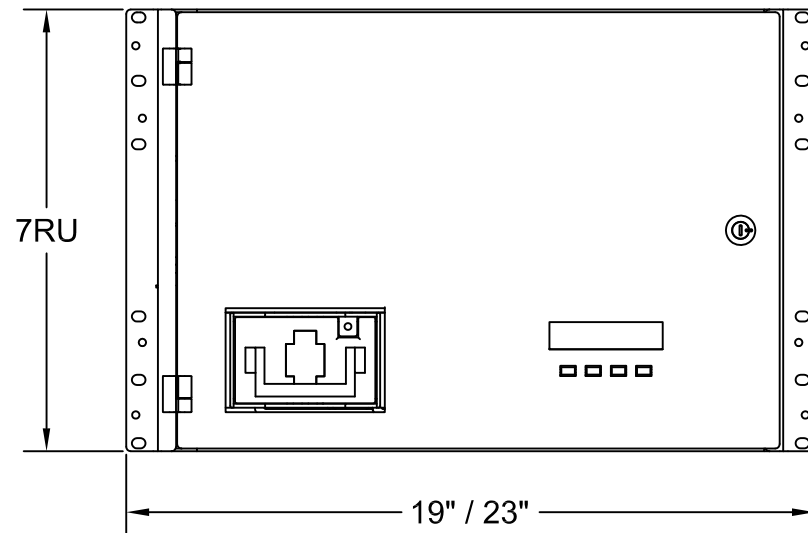

TOP VIEW

REAR VIEW

FRONT VIEW

RIGHT SIDE VIEW

FA15			
FRONT ACCESS TELECOM POWER DISTRIBUTION PANEL			
--			
DIMENSIONS ARE IN INCHES		INITIALS	DATE
TOLERANCES:		DRAWN JRL	03/10/09
DECIMALS: .XX ±.13	ANGLES: ±1°	CHECKED CH	03/10/09
MATERIAL: --		THE INFORMATION CONTAINED IN THIS DRAWING IS THE SOLE PROPERTY OF C&C POWER, INC. ANY REPRODUCTION WITHOUT THE WRITTEN CONSENT OF C&C POWER, INC IS PROHIBITED.	
FINISH: --		 <b>C&amp;C POWER, INC.</b> 949 N. Larch Ave. Elmhurst, IL 60126 © 2009 C&C POWER, INC. ALL RIGHTS RESERVED	
CAD GENERATED DRAWING DO NOT MANUALLY UPDATE			
SCALE: NTS	SHEET 1 OF 1		

DRAWING # 9024-SD01 REV 1