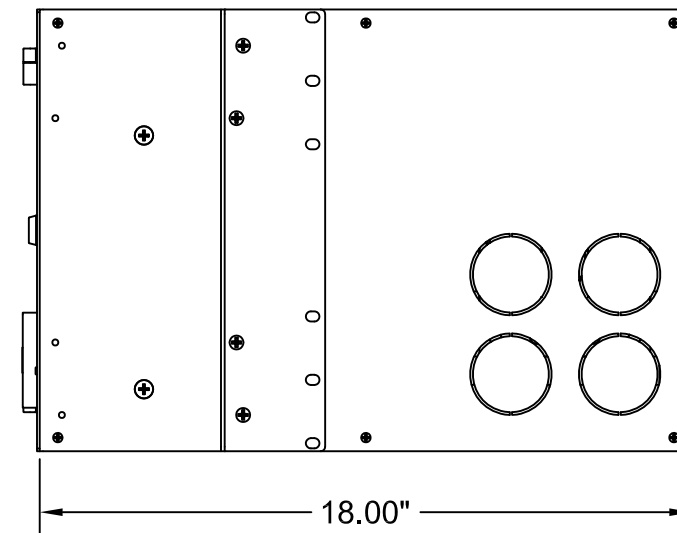

TOP VIEW

REAR VIEW

FRONT VIEW

RIGHT SIDE VIEW

FA15			
FRONT ACCESS TELECOM POWER DISTRIBUTION PANEL			
--			
DIMENSIONS ARE IN INCHES		INITIALS	DATE
TOLERANCES:		DRAWN JRL	03/10/09
DECIMALS: .XX ±.13	ANGLES: ±1°	CHECKED CH	03/10/09
MATERIAL: --		THE INFORMATION CONTAINED IN THIS DRAWING IS THE SOLE PROPERTY OF C&C POWER, INC. ANY REPRODUCTION WITHOUT THE WRITTEN CONSENT OF C&C POWER, INC IS PROHIBITED.	
FINISH: --		 <b>C&amp;C POWER, INC.</b> 949 N. Larch Ave. Elmhurst, IL 60126 © 2009 C&C POWER, INC. ALL RIGHTS RESERVED	
CAD GENERATED DRAWING DO NOT MANUALLY UPDATE			
SCALE: NTS	SHEET 1 OF 1		

DRAWING # 9024-SD01 REV 1