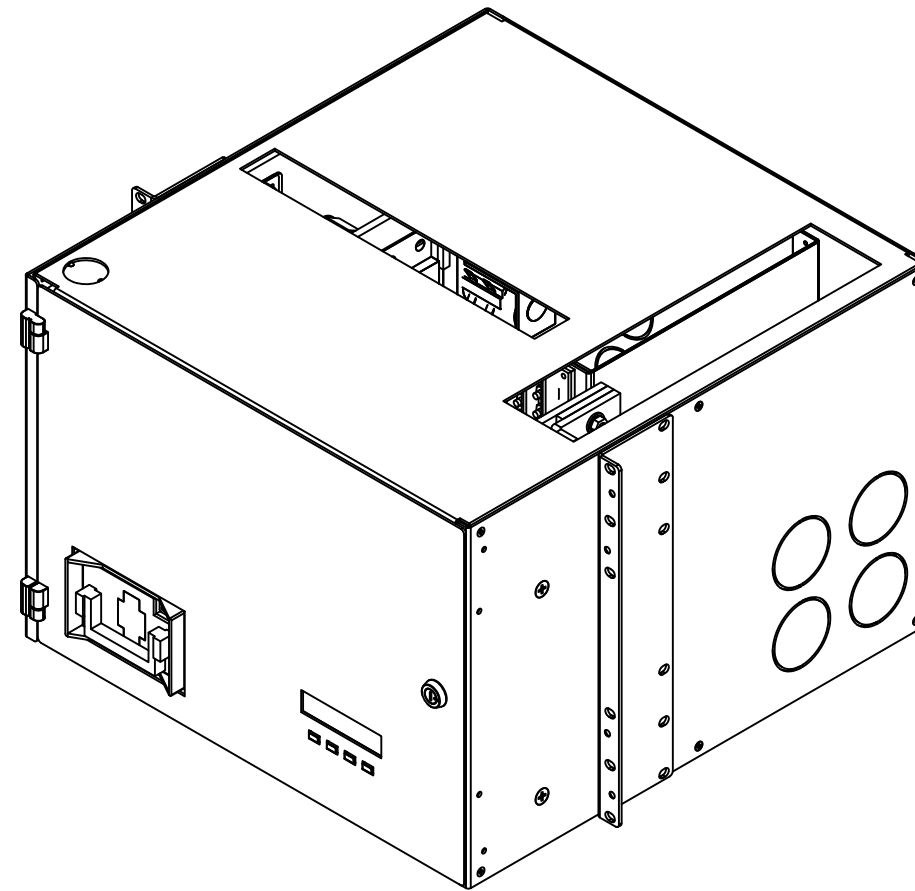

TOP VIEW

REAR VIEW

FRONT VIEW

RIGHT SIDE VIEW

FA15			
FRONT ACCESS TELECOM POWER DISTRIBUTION PANEL			
--			
DIMENSIONS ARE IN INCHES		INITIALS	DATE
TOLERANCES:		DRAWN JRL	03/10/09
DECIMALS: .XX ±.13	ANGLES: ±1°	CHECKED CH	03/10/09
MATERIAL: --		THE INFORMATION CONTAINED IN THIS DRAWING IS THE SOLE PROPERTY OF C&C POWER, INC. ANY REPRODUCTION WITHOUT THE WRITTEN CONSENT OF C&C POWER, INC IS PROHIBITED.	
FINISH: --		 <b>C&amp;C POWER, INC.</b> 949 N. Larch Ave. Elmhurst, IL 60126 © 2009 C&C POWER, INC. ALL RIGHTS RESERVED	
CAD GENERATED DRAWING DO NOT MANUALLY UPDATE			
SCALE: NTS	SHEET 1 OF 1		

DRAWING # 9024-SD01 REV 1