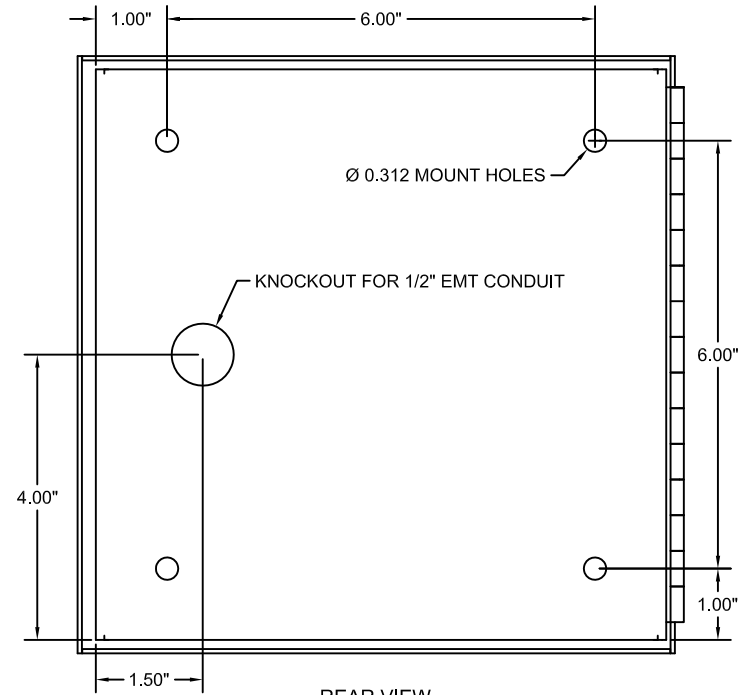

TOP VIEW

FRONT VIEW

REAR VIEW

REMOTE STATUS ALARM PANEL			
UPS REMOTE MONITOR			
--			
DIMENSIONS ARE IN INCHES	INITIALS	DATE	THE INFORMATION CONTAINED IN THIS DRAWING IS THE SOLE PROPERTY OF C&C POWER, INC. ANY REPRODUCTION WITHOUT THE WRITTEN CONSENT OF C&C POWER, INC IS PROHIBITED.
TOLERANCES:	DRAWN	3/14/2009	
DECIMALS: .XX ±.13	CH		
ANGLES: ±1°	CHECKED	--	
.XXX ±.062		--/--	
MATERIAL: --			
FINISH: --			
CAD GENERATED DRAWING DO NOT MANUALLY UPDATE			
SCALE: NTS	SER: A	REV: A	SHEET 1 OF 1

© 2009 C&C POWER, INC.  
ALL RIGHTS RESERVED

DRAWING # 9329-SD01 REV A