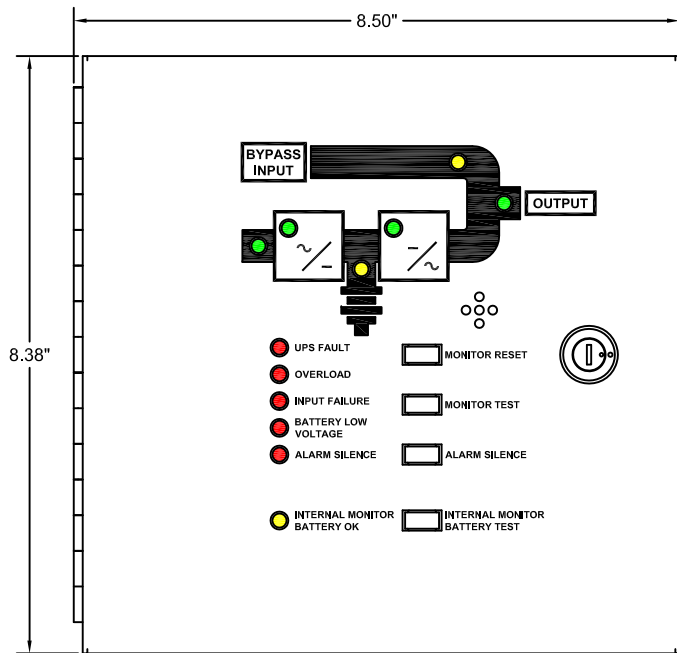

TOP VIEW

FRONT VIEW

REAR VIEW

REMOTE STATUS ALARM PANEL			
UPS REMOTE MONITOR			
--			
DIMENSIONS ARE IN INCHES	INITIALS	DATE	THE INFORMATION CONTAINED IN THIS DRAWING IS THE SOLE PROPERTY OF C&C POWER, INC. ANY REPRODUCTION WITHOUT THE WRITTEN CONSENT OF C&C POWER, INC IS PROHIBITED.
TOLERANCES:	DRAWN	3/14/2009	
DECIMALS: .XX ±.13	CH		
ANGLES: ±1°	CHECKED	--	
.XXX ±.062		--/--	
MATERIAL: --			
FINISH: --			
CAD GENERATED DRAWING DO NOT MANUALLY UPDATE			
SCALE: NTS	SER: A	REV: A	SHEET 1 OF 1

© 2009 C&C POWER, INC.  
ALL RIGHTS RESERVED

DRAWING # 9329-SD01 REV A