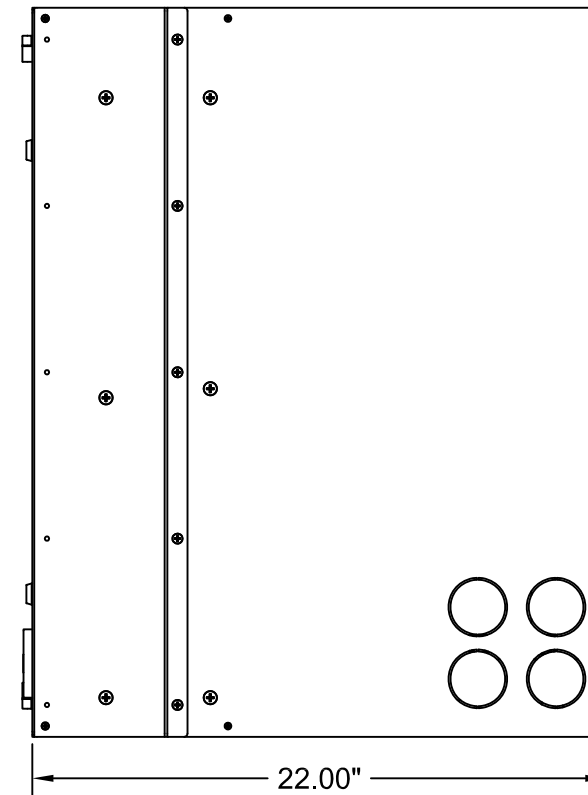

TOP VIEW

REAR VIEW

FRONT VIEW

RIGHT SIDE VIEW

FA60			
FRONT ACCESS TELECOM POWER DISTRIBUTION PANEL			
--			
DIMENSIONS ARE IN INCHES	INITIALS	DATE	THE INFORMATION CONTAINED IN THIS DRAWING IS THE SOLE PROPERTY OF C&C POWER, INC. ANY REPRODUCTION WITHOUT THE WRITTEN CONSENT OF C&C POWER, INC. IS PROHIBITED.
TOLERANCES:	DRAWN JRL	03/10/09	
DECIMALS: .XX ±.13	CHECKED CH	03/10/09	
ANGLES: ±1°			
MATERIAL: --			 C&C POWER, INC. 949 N. Larch Ave. Elmhurst, IL 60126 © 2009 C&C POWER, INC. ALL RIGHTS RESERVED
FINISH: --			
CAD GENERATED DRAWING DO NOT MANUALLY UPDATE			
SCALE: NTS	SHEET 1 OF 1		

DRAWING # 9023-SD01-REV 1