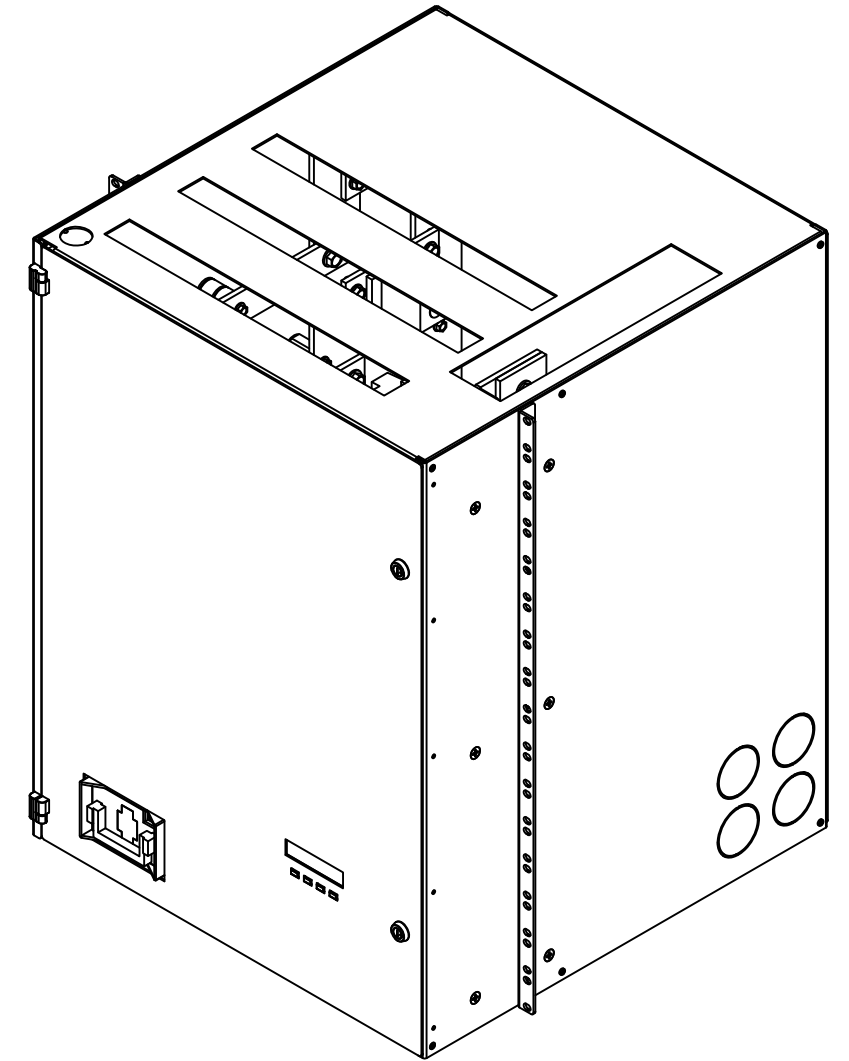

TOP VIEW

REAR VIEW

FRONT VIEW

RIGHT SIDE VIEW

FA60			
FRONT ACCESS TELECOM POWER DISTRIBUTION PANEL			
--			
DIMENSIONS ARE IN INCHES	INITIALS	DATE	THE INFORMATION CONTAINED IN THIS DRAWING IS THE SOLE PROPERTY OF C&C POWER, INC. ANY REPRODUCTION WITHOUT THE WRITTEN CONSENT OF C&C POWER, INC. IS PROHIBITED.
TOLERANCES:	DRAWN JRL	03/10/09	
DECIMALS: .XX ±.13	CHECKED CH	03/10/09	
ANGLES: ±1°			
MATERIAL: --			 C&C POWER, INC. 949 N. Larch Ave. Elmhurst, IL 60126 © 2009 C&C POWER, INC. ALL RIGHTS RESERVED
FINISH: --			
CAD GENERATED DRAWING DO NOT MANUALLY UPDATE			
SCALE: NTS	SHEET 1 OF 1		

DRAWING # 9023-SD01-REV 1