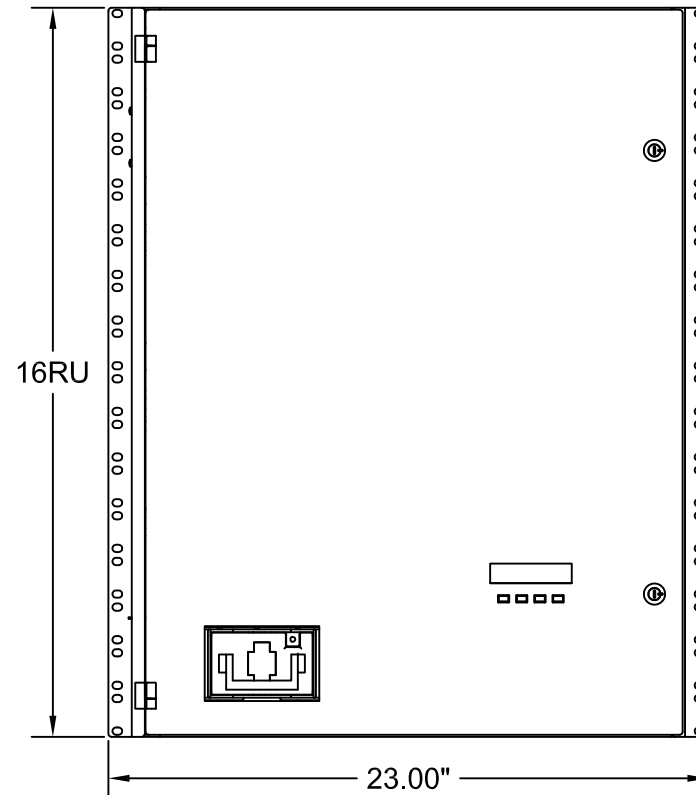

TOP VIEW

REAR VIEW

FRONT VIEW

RIGHT SIDE VIEW

FA60			
FRONT ACCESS TELECOM POWER DISTRIBUTION PANEL			
--			
DIMENSIONS ARE IN INCHES	INITIALS	DATE	THE INFORMATION CONTAINED IN THIS DRAWING IS THE SOLE PROPERTY OF C&C POWER, INC. ANY REPRODUCTION WITHOUT THE WRITTEN CONSENT OF C&C POWER, INC. IS PROHIBITED.
TOLERANCES:	DRAWN JRL	03/10/09	
DECIMALS: .XX ±.13	CHECKED CH	03/10/09	
ANGLES: ±1°			
MATERIAL: --			 C&C POWER, INC. 949 N. Larch Ave. Elmhurst, IL 60126 © 2009 C&C POWER, INC. ALL RIGHTS RESERVED
FINISH: --			
CAD GENERATED DRAWING DO NOT MANUALLY UPDATE			
SCALE: NTS	SHEET 1 OF 1		

DRAWING # 9023-SD01-REV 1