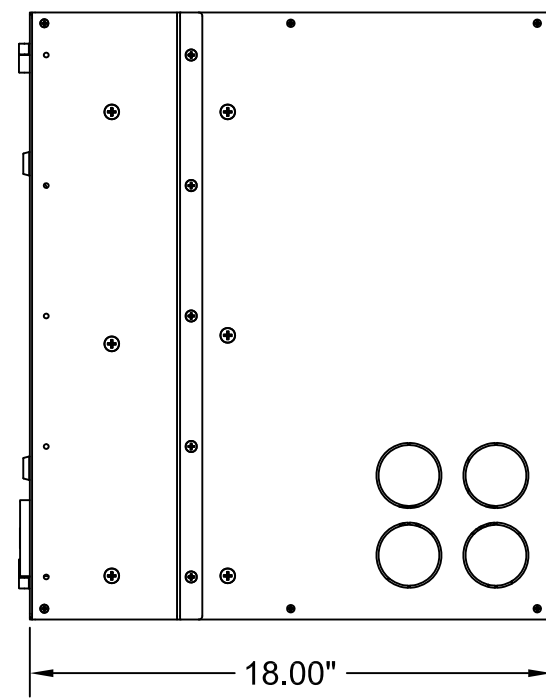

TOP VIEW

REAR VIEW

FRONT VIEW

RIGHT SIDE VIEW

FA40			
FRONT ACCESS TELECOM POWER DISTRIBUTION PANEL			
---			
DIMENSIONS ARE IN INCHES	INITIALS	DATE	THE INFORMATION CONTAINED IN THIS DRAWING IS THE SOLE PROPERTY OF C&C POWER, INC. ANY REPRODUCTION WITHOUT THE WRITTEN CONSENT OF C&C POWER, INC. IS PROHIBITED.
TOLERANCES:	DRAWN JRL	03/10/09	
DECIMALS: .XX ±.13	CHECKED CH	03/10/09	
ANGLES: XXX ±.062			
MATERIAL: ---			 <b>C&amp;C POWER, INC.</b> 949 N. Larch Ave. Elmhurst, IL 60126 © 2009 C&C POWER, INC. ALL RIGHTS RESERVED
FINISH: ---			
CAD GENERATED DRAWING DO NOT MANUALLY UPDATE			
SCALE: NTS	SHEET 1 OF 1		

DRAWING # 9025-SD01 REV 1