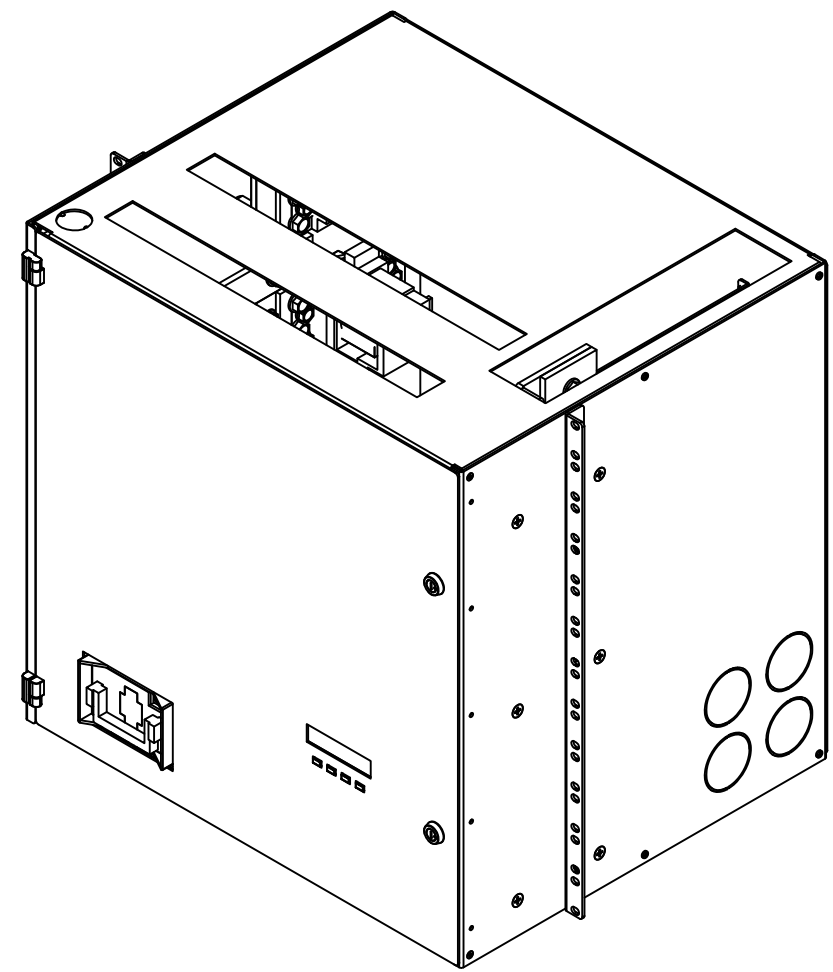

TOP VIEW

REAR VIEW

FRONT VIEW

RIGHT SIDE VIEW

FA40			
FRONT ACCESS TELECOM POWER DISTRIBUTION PANEL			
---			
DIMENSIONS ARE IN INCHES	INITIALS	DATE	THE INFORMATION CONTAINED IN THIS DRAWING IS THE SOLE PROPERTY OF C&C POWER, INC. ANY REPRODUCTION WITHOUT THE WRITTEN CONSENT OF C&C POWER, INC. IS PROHIBITED.
TOLERANCES:	DRAWN JRL	03/10/09	
DECIMALS: .XX ±.13	CHECKED CH	03/10/09	
ANGLES: XXX ±.062			
MATERIAL: ---			 <b>C&amp;C POWER, INC.</b> 949 N. Larch Ave. Elmhurst, IL 60126 © 2009 C&C POWER, INC. ALL RIGHTS RESERVED
FINISH: ---			
CAD GENERATED DRAWING DO NOT MANUALLY UPDATE			
SCALE: NTS	SHEET 1 OF 1		

DRAWING # 9025-SD01 REV 1