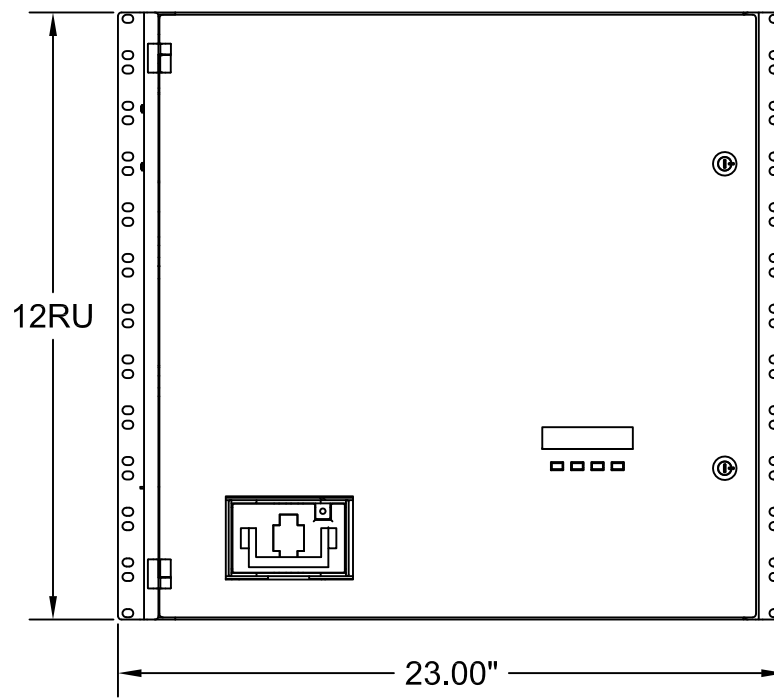

TOP VIEW

REAR VIEW

FRONT VIEW

RIGHT SIDE VIEW

FA40			
FRONT ACCESS TELECOM POWER DISTRIBUTION PANEL			
---			
DIMENSIONS ARE IN INCHES	INITIALS	DATE	THE INFORMATION CONTAINED IN THIS DRAWING IS THE SOLE PROPERTY OF C&C POWER, INC. ANY REPRODUCTION WITHOUT THE WRITTEN CONSENT OF C&C POWER, INC. IS PROHIBITED.
TOLERANCES:	DRAWN JRL	03/10/09	
DECIMALS: .XX ±.13	CHECKED CH	03/10/09	
ANGLES: XXX ±.062			
MATERIAL: ---			 <b>C&amp;C POWER, INC.</b> 949 N. Larch Ave. Elmhurst, IL 60126 © 2009 C&C POWER, INC. ALL RIGHTS RESERVED
FINISH: ---			
CAD GENERATED DRAWING DO NOT MANUALLY UPDATE			
SCALE: NTS	SHEET 1 OF 1		

DRAWING # 9025-SD01 REV 1