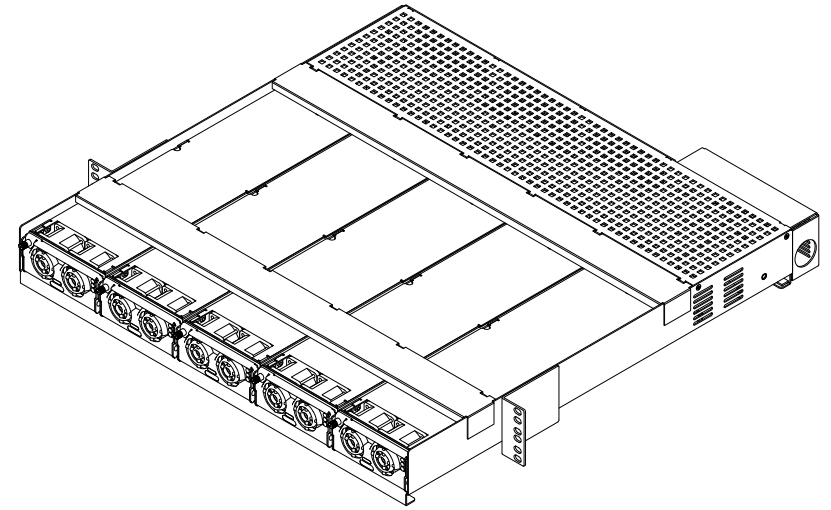

TOP VIEW

ISO VIEW

FRONT VIEW

RIGHT SIDE VIEW

REAR VIEW

92505			
2500 SERIES RECTIFIER SHELF			
--			
DIMENSIONS ARE IN INCHES		INITIALS	DATE
TOLERANCES:		DRAWN	PC
DECIMALS:	ANGLES:	CHECKED	CH
.XX ±.13	±1°		8/11/2010
.XXX ±.062			
MATERIAL: --			
FINISH: --			
CAD GENERATED DRAWING DO NOT MANUALLY UPDATE			
SCALE:	SERIES:	REV:	SHEET 1 OF 1
NTS	A	2	
THE INFORMATION CONTAINED IN THIS DRAWING IS THE SOLE PROPERTY OF C&C POWER, INC. ANY REPRODUCTION WITHOUT THE WRITTEN CONSENT OF C&C POWER, INC IS PROHIBITED.			<b>C&amp;C POWER</b> <b>ENGINEERED POWER PRODUCTS</b> 949 N. Larch Ave. - Elmhurst, IL 60126 © 2010 C&C POWER, INC. ALL RIGHTS RESERVED