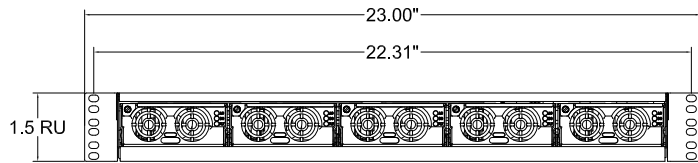

TOP VIEW

ISO VIEW

FRONT VIEW

RIGHT SIDE VIEW

REAR VIEW

92505			
2500 SERIES RECTIFIER SHELF			
--			
DIMENSIONS ARE IN INCHES		INITIALS	DATE
TOLERANCES:		DRAWN	PC
DECIMALS:	ANGLES:	CHECKED	CH
.XX ±.13	±1°		8/11/2010
.XXX ±.062			
MATERIAL: --			
FINISH: --			
CAD GENERATED DRAWING DO NOT MANUALLY UPDATE			
SCALE:	SERIES:	REV:	SHEET 1 OF 1
NTS	A	2	
THE INFORMATION CONTAINED IN THIS DRAWING IS THE SOLE PROPERTY OF C&C POWER, INC. ANY REPRODUCTION WITHOUT THE WRITTEN CONSENT OF C&C POWER, INC IS PROHIBITED.			<b>C&amp;C POWER</b> <b>ENGINEERED POWER PRODUCTS</b> 949 N. Larch Ave. - Elmhurst, IL 60126 © 2010 C&C POWER, INC. ALL RIGHTS RESERVED